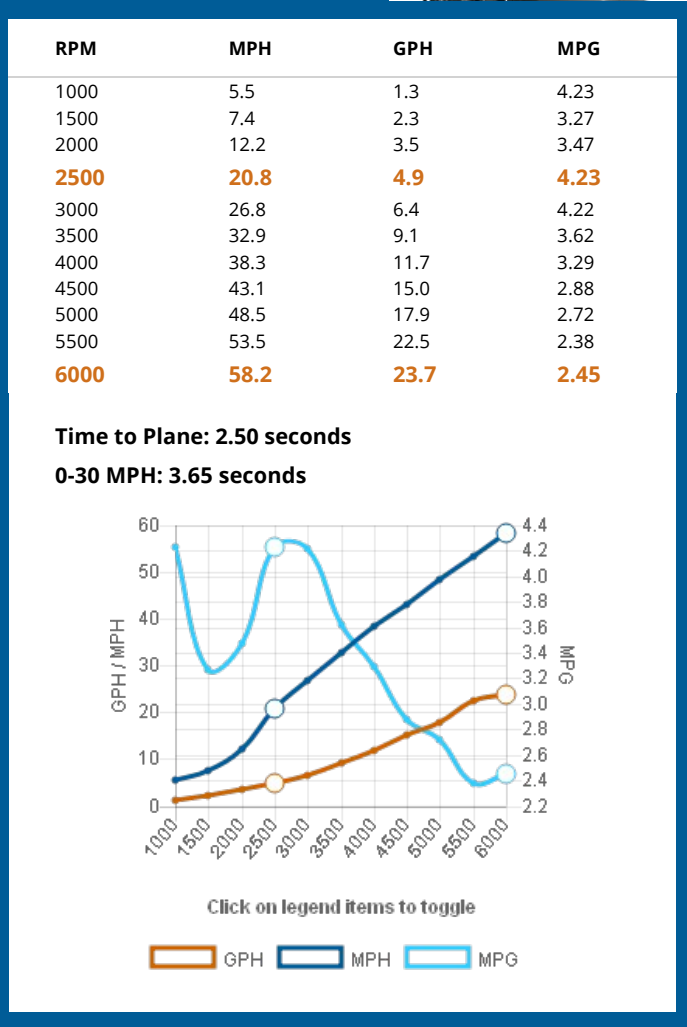

PERFORMANCE BULLETIN

Engine: Yamaha VF250XA

Boat: Open 7

Configuration: Single

Test Date: 17-Jun-2018

PERFORMANCE DATA

NOTICE TO CONSUMER

The information and data contained in this Performance Bulletin is approximate and subject to many different factors and variables. It is provided as a guideline only and should not be relied upon as representative of actual performance. Your boat's performance may be different than the information contained in this Performance Bulletin due to various factors, including your boat's actual weight, wind and water conditions, temperature, humidity, elevation, bottom paint, boat options affecting wind/water drag and/or boat weight, and operator ability. Please confirm the specifications and performance data on your specific boat/engine combination with your dealer prior to purchase. Please also keep in mind that the data contained in this Performance Bulletin may or may not have been performed using Yamaha PowerMatched components. Yamaha reserves the right to change the specifications and performance data of this Performance Bulletin or engine without notice. This document contains many of Yamaha's valuable trademarks. It may also contain trademarks belonging to other companies. Any references to other companies or their products are for identification purposes only, and are not intended to be an endorsement.

OPEN 7

Length	22' 8"
Beam	8' 4"
Dry Weight (Boat Mfr. Pub)	2,006 lbs
Maximum HP	250 hp
Fuel Capacity	52 gal
Weight as Tested	3,290 lbs

VF250XA

Horsepower	250 hp
Induction	EFI/VCT/DOHC
Displacement	4.2L
Weight (Estimated)	555 lbs
Gear Ratio	1.75:1

TEST CONDITIONS

Number of People	2
Air / Water Temperature (Fahrenheit)	92° F / 78° F
Elevation (in feet above sea level)	0'
Wind Velocity	5-10 MPH

COMMENTS

Test weight includes 1/2 tank of fuel, 2 people, 1 battery, optional t-top, safety and test equipment.